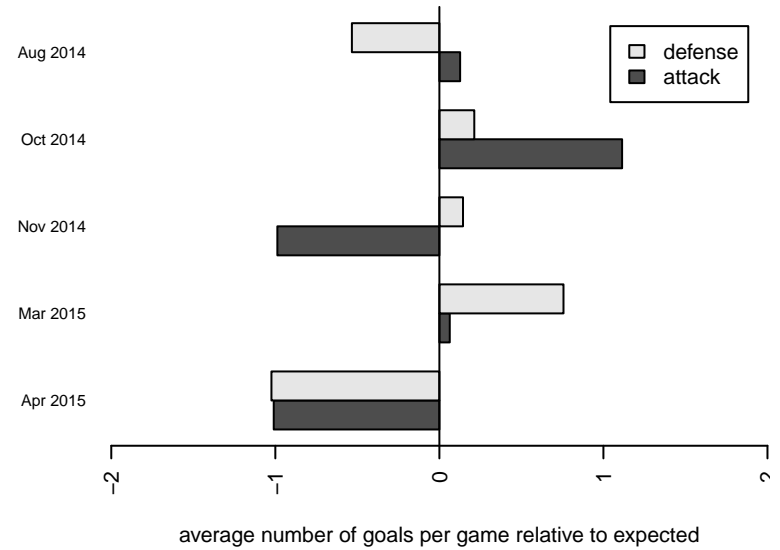

Performance relative to 13 month average