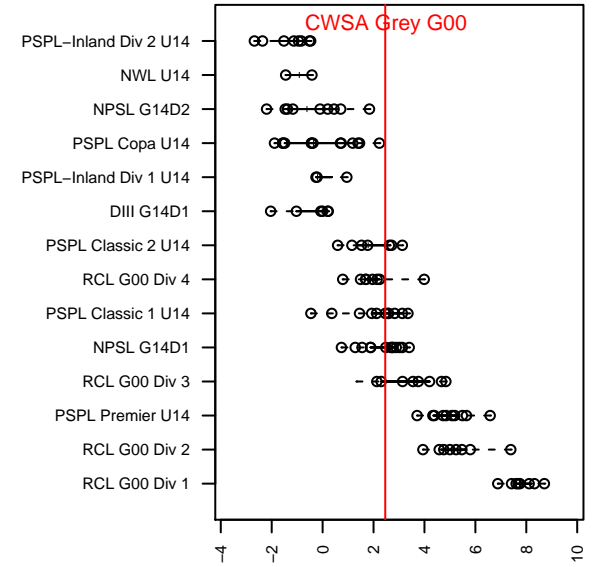

CWSA Grey G00

Central Washington Soccer Academy
 Yakima, WA
 G00 total strength=1079
 attack=3.33 defense=2.07
 fall league = PSPL Classic 1 U14
 spr league = Spr PSPL Classic 1 U14
 notes= Arias 2013, 2014

alt names used:
 CWSA G00 Grey Arias
 CWSA G00 Grey Arias
 CWSA Arias '00

Venues played:
 2014 Tye Cup Gold U13-14
 2014 PSPL Classic 1 U14
 2014 Spr PSPL Classic 1 U14

CWSA Grey G00
 Dots are actual minus expected GF (blue circles) and GA (red triangles).
 Blue line is smoothed change in attack strength. Red is smoothed change in defense strength.

**attack and defense variance (black dot)
relative to other teams
and top 10 in region**

**attack and defense rating
relative to others at age
and all opponents in last 13 months**

Performance relative to 13 month average